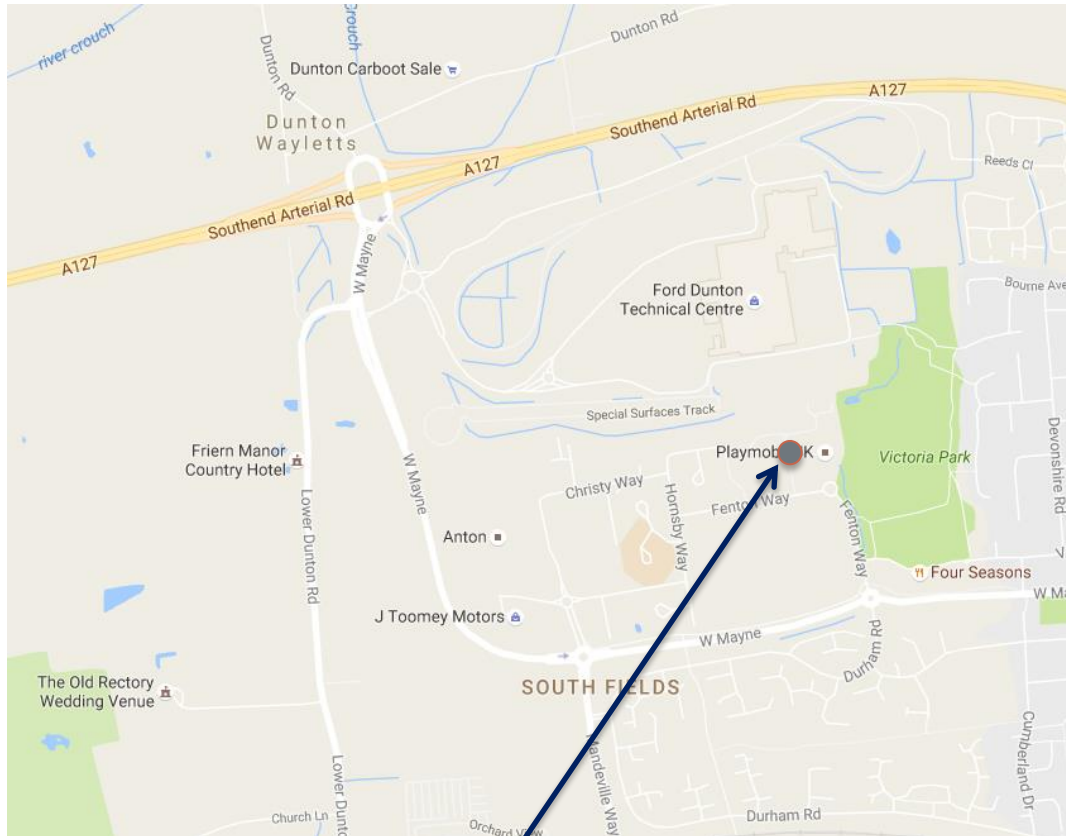

# Directions to Lucy Electric Basildon

## By Road

Exit the M25 at Junction 29 (A127, Basildon, Southend). Follow A127 towards Basildon for approximately 7 miles (11km). Exit the A127 onto the B148 towards Laindon (also signposted to Ford Dunton research Centre). Take the 4<sup>th</sup> exit at the roundabout onto West Mayne (B148).

Continue for 1.5 miles - through a set of traffic lights and straight over the first roundabout. At the second roundabout turn left (signposted Southfields Business Park onto Fenton Way).

At the roundabout take the first exit and then almost immediately turn right into Sylvan Way. Go over the speed hump and take the first turning on the right and number 8 is 200m on the left hand side.

## Latitude and Longitude

Lat: 51.578122 Long: 0.407092